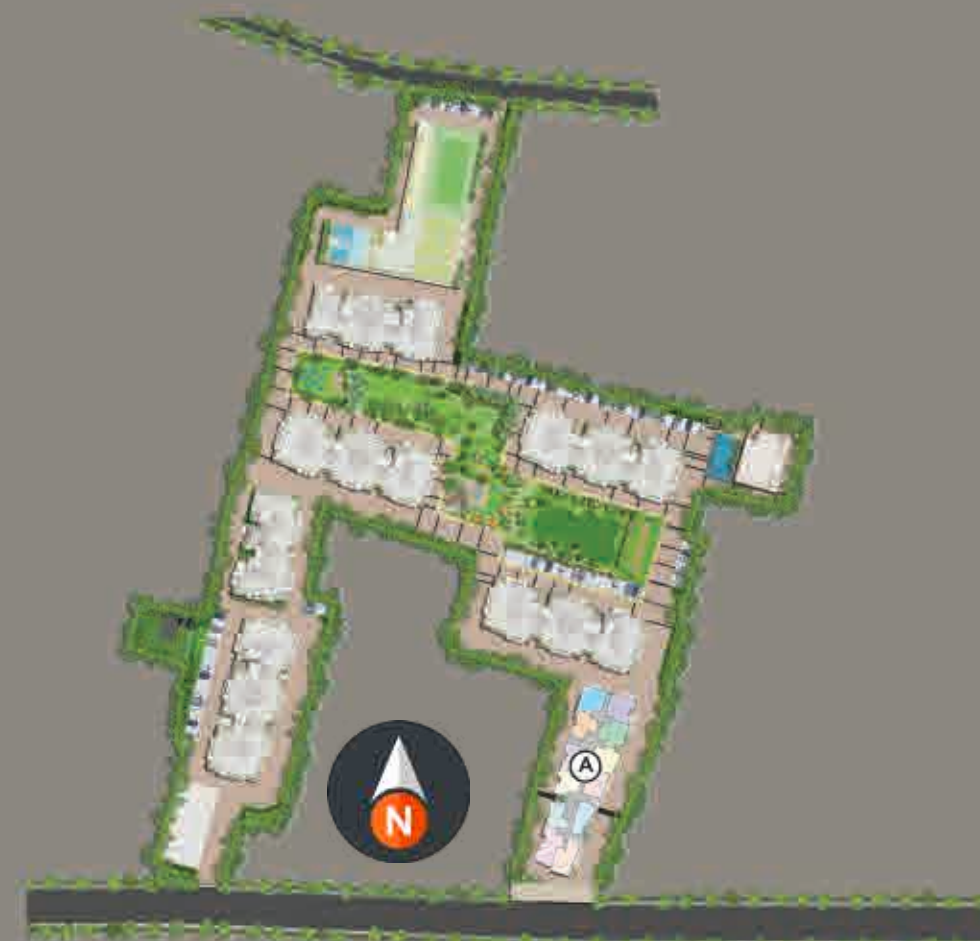

Flat No	Flat Type	Built-Up Area (sq ft)	Carpet Area (sq ft)	Balcony Area (sq ft)
1	3 BHK	893	796	33
2	2 BHK	600	512	33
3	2 BHK	700	612	33
4	2 BHK	683	582	34
5	2 BHK	664	565	33
6	3 BHK	814	720	33
7	3 BHK	834	734	33
8	2.5 BHK	793	708	33
9	2.5 BHK	793	711	33
10	2 BHK	665	581	35
11	2 BHK	644	561	36
12	3 BHK	871	784	32

Flat No	Flat Type	Built-Up Area (sq ft)	Carpet Area (sq ft)	Balcony Area (sq ft)
1	3 BHK	812	702	58
2	2 BHK	681	585	33
3	2 BHK	682	590	33
4	2 BHK	673	574	33
5	3 BHK	887	783	36
6	3 BHK	938	848	34
7	2.5 BHK	813	721	37
8	2.5 BHK	812	720	37
9	2.5 BHK	812	723	34
10	2.5 BHK	815	723	37
11	3 BHK	883	794	37