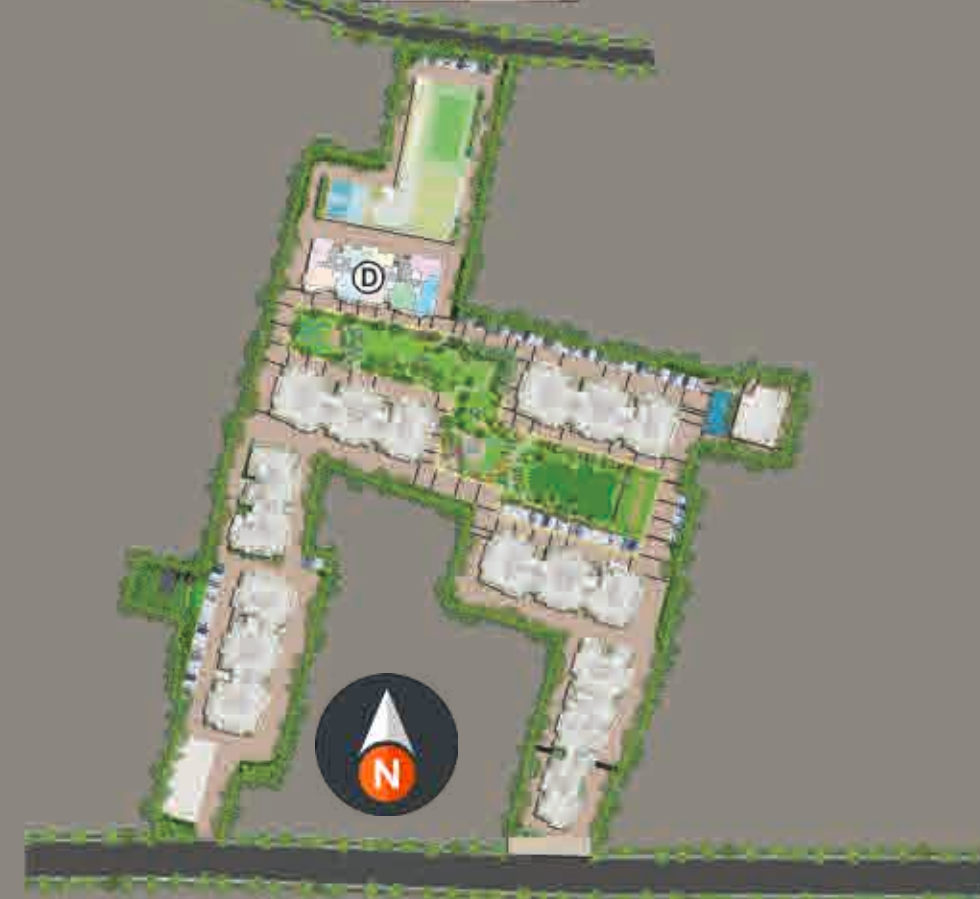

Flat No	Flat Type	Built-Up Area (sq ft)	Carpet Area (sq ft)	Balcony Area (sq ft)
1	2 BHK	656	562	31
2	2 BHK	680	576	33
3	2 BHK	640	544	33
4	3 BHK	850	749	33
5	3 BHK	897	802	34
6	2.5 BHK	813	722	37
7	2.5 BHK	814	722	37
8	2.5 BHK	814	722	37
9	3 BHK	869	769	44

TYPICAL FLOOR
BLOCK - D