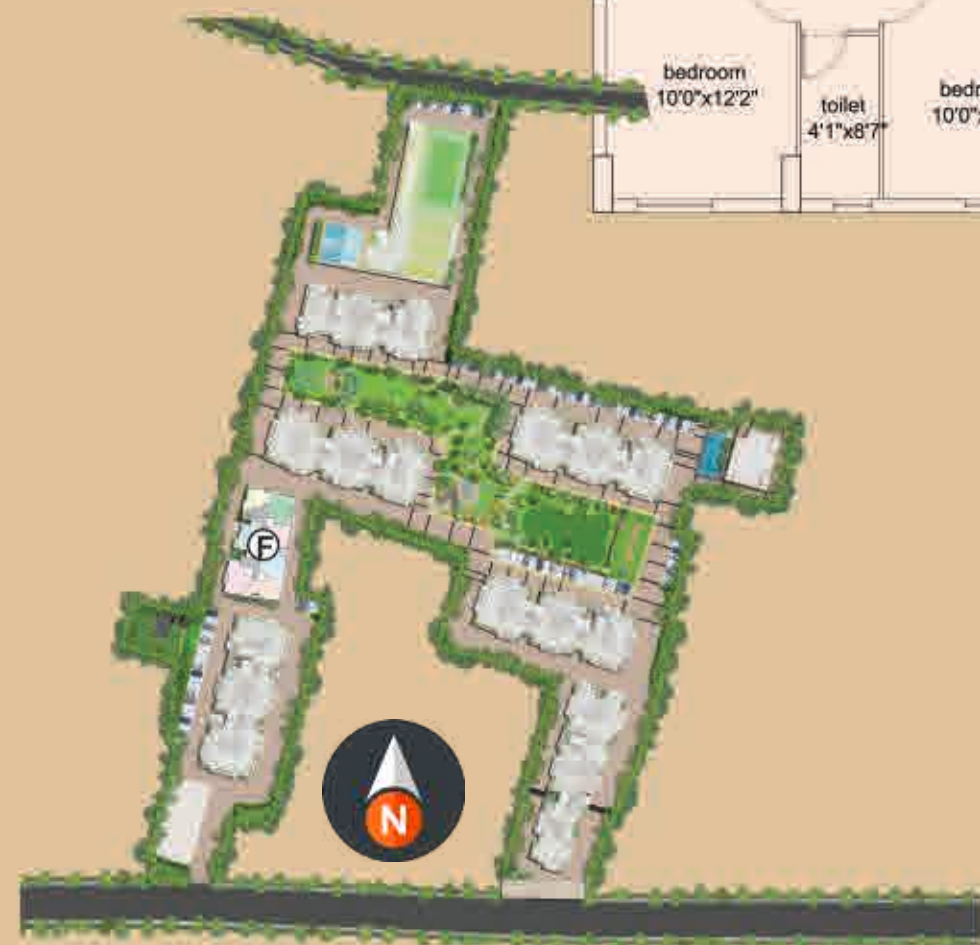

Flat No	Flat Type	Built-Up Area (sq ft)	Carpet Area (sq ft)	Balcony Area (sq ft)
1	3 BHK	862	765	31
2	2 BHK	900	804	34
3	2 BHK	814	728	31
4	3 BHK	816	722	37
5	2.5 BHK	866	766	39
6	2.5 BHK	639	549	38
7	2 BHK	695	602	31

TYPICAL FLOOR
BLOCK - F