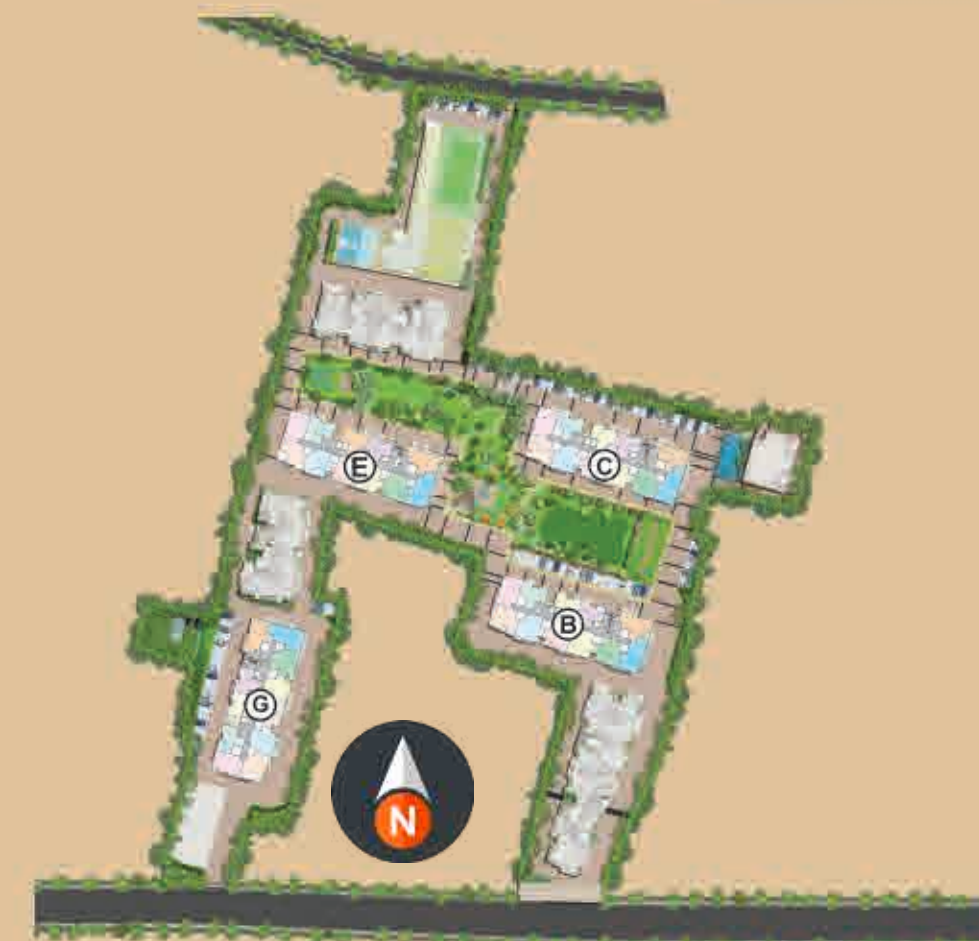

Flat No	Flat Type	Built-Up Area (sq ft)	Carpet Area (sq ft)	Balcony Area (sq ft)
1	3 BHK	893	796	33
2	2 BHK	600	512	33
3	2 BHK	700	612	33
4	2 BHK	683	582	34
5	2 BHK	664	565	33
6	3 BHK	814	720	33
7	3 BHK	834	734	33
8	2.5 BHK	793	708	33
9	2.5 BHK	793	711	33
10	2 BHK	665	581	35
11	2 BHK	644	561	36
12	3 BHK	871	784	32

Flat No	Flat Type	Built-Up Area (sq ft)	Carpet Area (sq ft)	Balcony Area (sq ft)
1	3 BHK	812	702	58
2	2 BHK	681	585	33
3	2 BHK	682	590	33
4	2 BHK	673	574	33
5	3 BHK	887	783	36
6	3 BHK	938	848	34
7	2.5 BHK	813	721	37
8	2.5 BHK	812	720	37
9	2.5 BHK	812	723	34
10	2.5 BHK	815	723	37
11	3 BHK	883	794	37